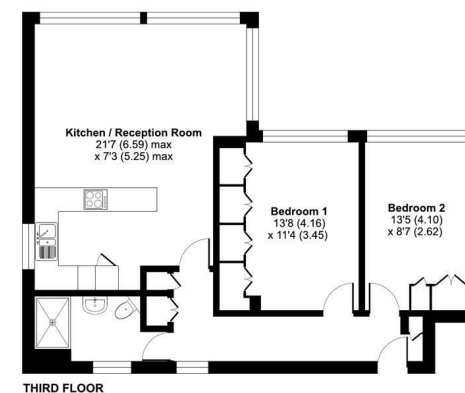

Local Authority

Council Tax Band D

EPC Rating C